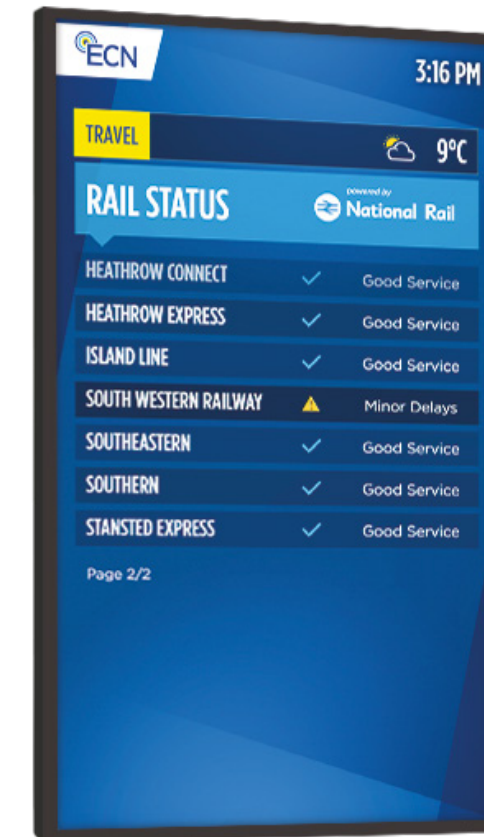

WALL MOUNTED UNITS

Provide an alternative solution if wall space is limited. Below are the dimensions for our most popular display.

Height 200cm

Depth 6.5cm

Width 74.1cm